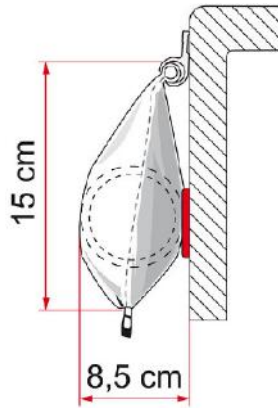

The only automatic awning complete with front and side panels and ZIP fasteners.

Easy and safe to install: it doubles your living space!

AWNING & PRIVACY ROOM

CARAVANSTORE AWNINGS

CARAVANSTORE 190	£229
CARAVANSTORE 225	£249
CARAVANSTORE 255	£269
CARAVANSTORE 280	£279
CARAVANSTORE 310	£289
CARAVANSTORE 360	£299
CARAVANSTORE 410	£329
CARAVANSTORE 440	£349