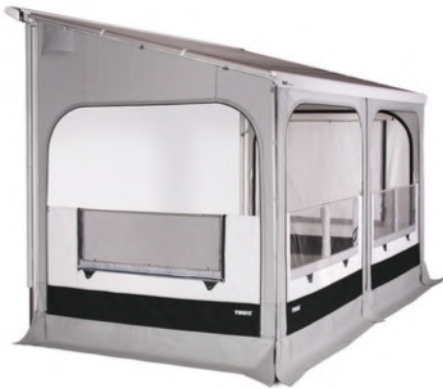

The only automatic awning complete with front and side panels and ZIP fasteners.

Easy and safe to install: it doubles your living space!

AWNING & PRIVACY ROOM

CARAVANSTORE AWNINGS

CARAVANSTORE 190	£229
CARAVANSTORE 225	£249
CARAVANSTORE 255	£269
CARAVANSTORE 280	£279
CARAVANSTORE 310	£289
CARAVANSTORE 360	£299
CARAVANSTORE 410	£329
CARAVANSTORE 440	£349